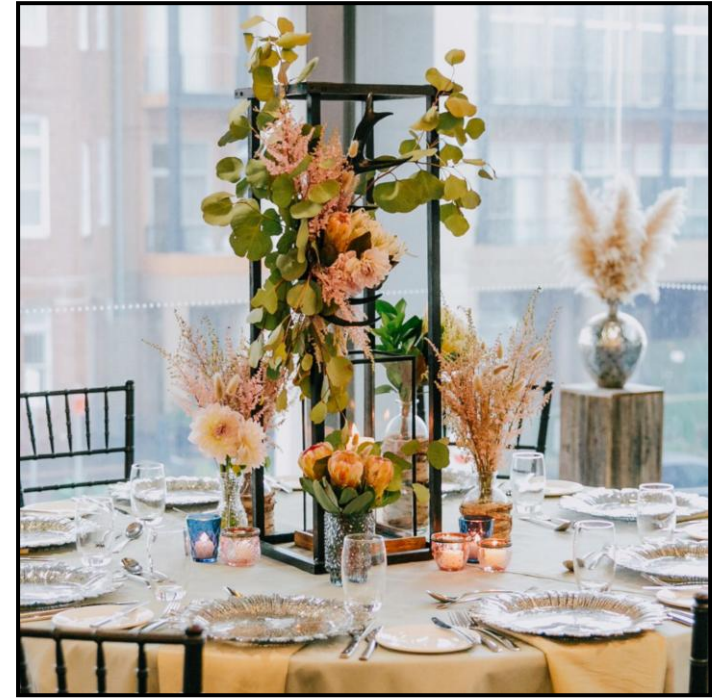

Candelabra - Black , Gold , Silver #TC89 Gold Candelabra #TC90 Natural tall #TC91 Gold spindles #TC92 Rose gold lantern #TC93 Pineapples #TC94