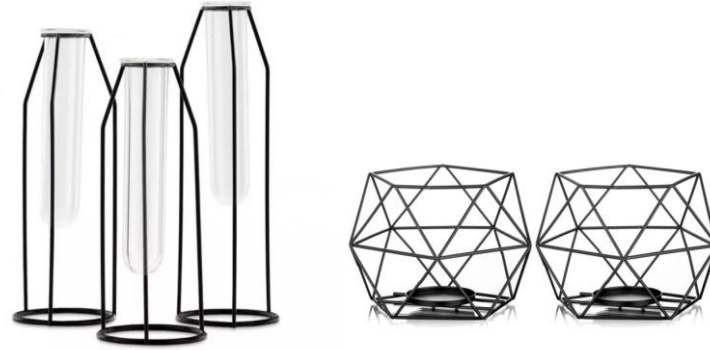

# Silhouette Range & Bottle Vases

Available only with Exotic Lily fresh flower centrepiece packages

Silhouette flower test tube vase #TC01

Silhouette bowl tea light holder #TC02

Silhouette geo pillar candle holder #TC03