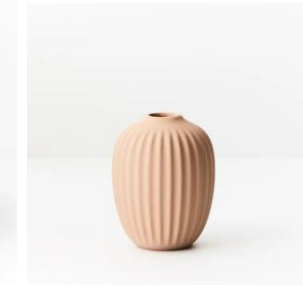

# Ceramic Vases & Candle Holders

Available only with Exotic Lily fresh flower centrepiece packages

Taza white vase #TC54

Palina racing green pedestal vase #TC55

Taza black vase #TC56

Taza nude vase #TC57

Palina racing green tea light holder #TC58