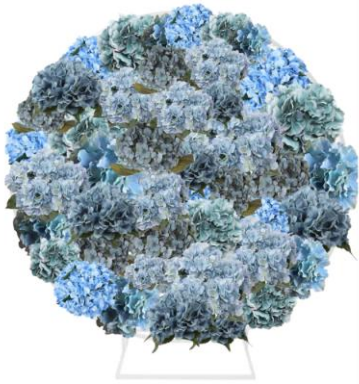

Screens & Structures

Available in Exotic Lily styling packages

Exceptions apply for our partnered venues due to pre existing packages

Blue & green hydrangea #SS01 & white rose round flower wall 2m #SS02