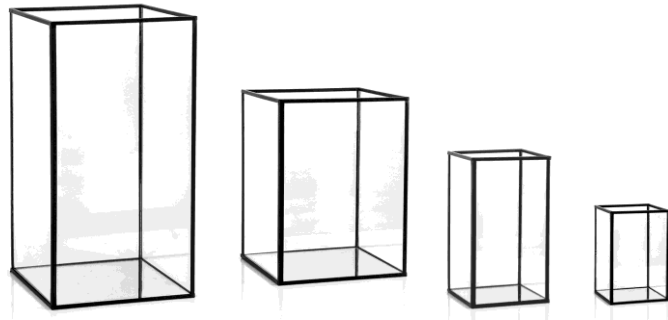

Candle Holders & Vessels

Available only in Exotic Lily full styling packages.

Black trim 4pce set lantern box #TC78